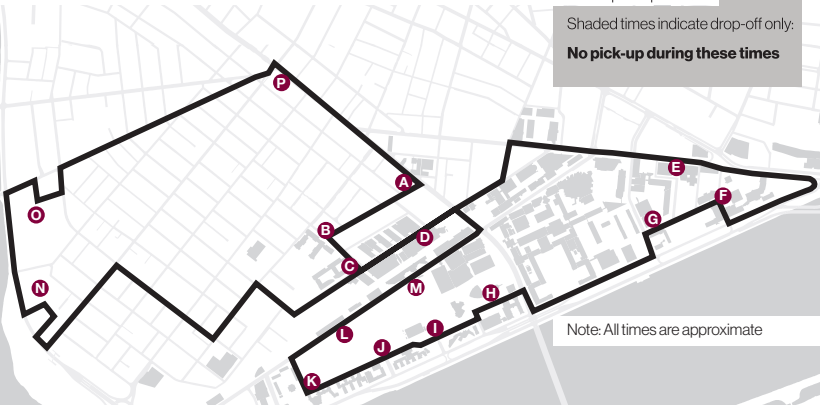

# Trader Joe's/Whole Foods Schedule

All times are approximate.  
 For realtime info, please use mobile web services.  
 passio.go.com  
 m.mit.edu

Wednesdays, Fridays & Sundays  
 11:00am-5:00pm

	Campus pick-up times					Campus drop-off only
<b>A</b> Random Hall (NW61)	11:00	12:00	1:03	2:06	3:09	4:12
<b>B</b> Sidney Pacific (NW86)						
<b>C</b> Warehouse/Ashdown (NW30/NW35)						
<b>D</b> Edgerton House (NW10)						
<b>E</b> Kendall Square MBTA station						
<b>F</b> Wadsworth St @ E40						
<b>G</b> East Campus/Media Lab (E14)						
<b>H</b> Maseeh/McCormick (W1/W4)						
<b>I</b> Kappa Sigma (W51D)						
<b>J</b> Burton Connor/MacGregor (W51/W61)						
<b>K</b> Tang/Westgate (W84/W85)						
<b>L</b> Simmons Hall (W79)						
<b>M</b> New Vassar (W46)						4:55
<b>N</b> Trader Joe's	11:44	12:47	1:50	2:53	3:56**	
<b>O</b> Whole Foods	11:48	12:51	1:54	2:57	4:00**	
<b>P</b> Daily Table/Central Square MBTA station	11:53	12:56	1:59	3:02	4:05**	

\*\*Final pick-up times

Shaded times indicate drop-off only:

**No pick-up during these times**

Note: All times are approximate