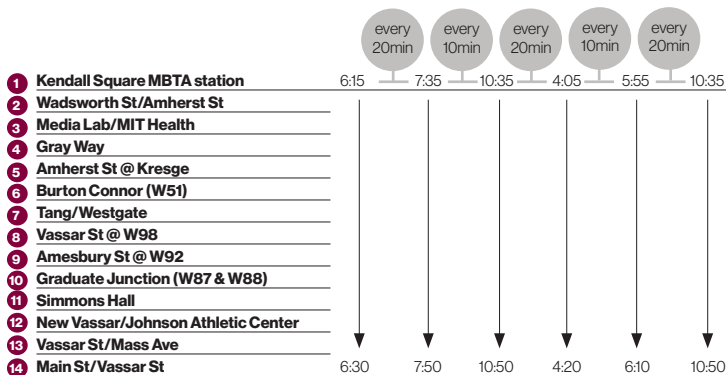

Tech Shuttle Schedule

All times are approximate.

For realtime info, please use mobile web services.

passiogo.com

m.mit.edu

6:15am – 11pm

RUNS YEAR-ROUND